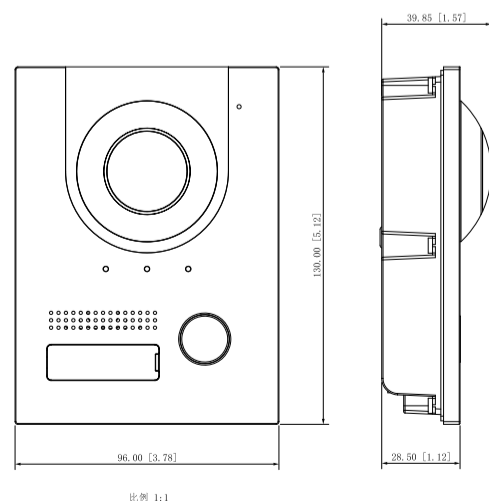

Technical Specification

System Parameter

Host Processor	Embedded processor
Camera	1/2.8" 2MP CMOS high definition low illumination colorful
Angle of view	D:180° H:160° V:82°
Focal length	1.95 mm
WDR	Support
Noise reduction	Noise suppression and echo cancellation
Video encoding	H.264
Frame rate	PAL:25 fps NTSC:30 fps
Audio encoding	G.711 U
Video bit rate	256K to 2M
Light compensation	IR Supplement

Port

RS-485 Port	1
Alarm Output	1
Lock Control	1 set
Door Status Detection	1 set
Eoc	1 set
Exit Button	1
Tamper Switch	1 set
Network Interface	1
Power Output	12V/100mA

Alarm Parameter

Tamper Alarm	Support
Door Sensor Timeout Alarm	Support
Alarm Input	Support
Alarm Output	Support

Leave Videos or Text Messages	Support
Storage	Extended 64 G TF Card
WEB Configuration	Support
Real-Time Monitor	Support

Normal Parameter

Ingress Protection	IP65 (Apply silica gel to gaps between the device and the wall. Liquid sodium silicate is recommended. For details, see the quick start guide.)
Network Update	Online update
Housing material	Aluminum
Power supply mode	2-Wire Interface or PoE
Rated Power	12V DC
Rated Current	1A
Installation method	Supports surface mounted and flush mounted
Dimensions	130 mm×96 mm×28.5 mm (5.1"×3.78"×1.1")
Working Temperature	-30°C to +60°C (-22°F to +140°F)
Working Humidity	10%–90%
Atmospheric Pressure	86kPa–106kPa
Power Consumption	≤12W
Total Weight	0.35kg/0.77lb
Environmental Requirement	Outdoor

Dimensions (mm[inch])

比例 1:1