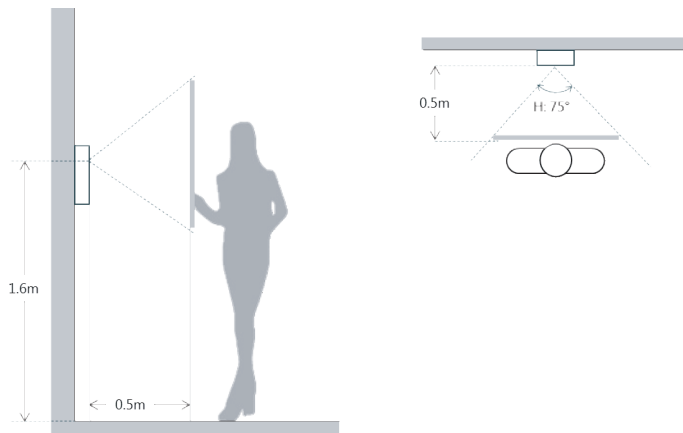

General

Ingress Protection	IP54
Tamper Switch	1
Installation	Flush
Material	Aluminum
Power	DC 12V
Power Consumption	Standby 1W, Work 10W
Working Temperature	-40°C~+60°C
Relative Humidity	10%-90%RH
Dimensions	151.0mm×376.0mm×59.1mm
Weight	1.6Kg

Dimensions

KX-VDP03GN

Apartment Outdoor Station

View Area

Application