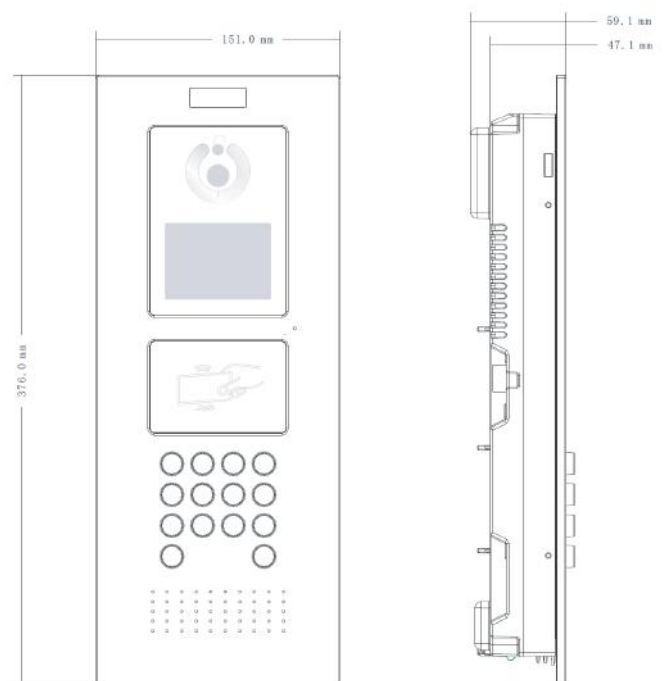

Dimensions