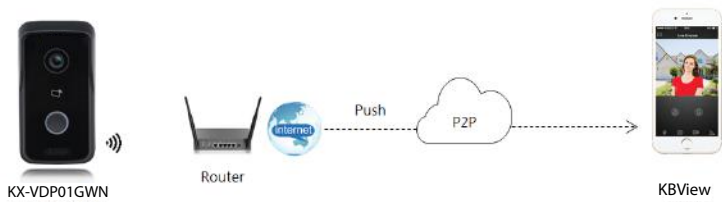

Operation Mode

Keypad	Single Mechanical Button
Reader	Mifare Card

Interface

Door Control	2(1 relay out for main lock, 1 extended by access control module)
Alarm In	2 (1ch unlock button, 1ch feedback)
RS485	1

Network

Wi-Fi	IEEE802.11b/g/n
-------	-----------------

Ethernet	10M/100Mbps Self-adaptive
Network Protocol	TCP/IP

General

Ingress Protection	IP65
Tamper Switch	1
Memory Slot	Micro SD, Max 64G
Installation	Surface & Flush
Material	Plastic
Power	DC 12V,PoE(802.3af)
Power Consumption	Standby ≤1W, Work ≤10W
Working Environments	-30°C~+60°C
Relative Humidity	10%~90%RH
Dimensions	135mm×70.4mm×34.4mm
Weight	0.4Kg

KX-VDP01GWN

1MP Wi-Fi Villa Outdoor Station

Dimensions (mm/inch)

View Area

Application

1 – Smart Doorbell

Call Mobile phone APP directly without indoor monitor

2 – Video Intercom

- Color video & audio call
- IPC surveillance
- Alarm integration
- Remote intercom with mobile APP