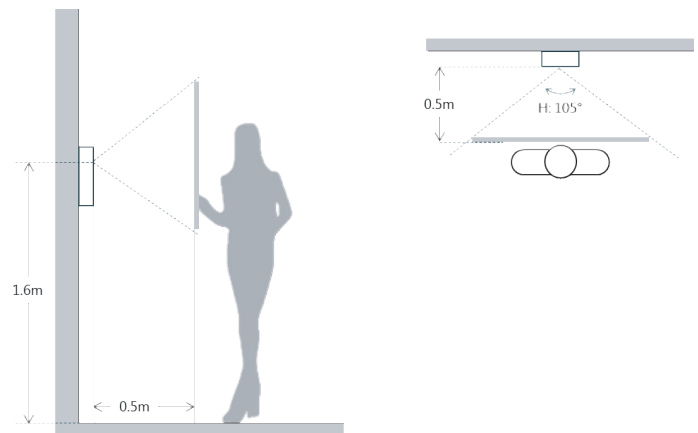

Network

Wi-Fi	IEEE802.11b/g/n
-------	-----------------

Ethernet	10M/100Mbps Self-adaptive
Network Protocol	TCP/IP

General

Ingress Protection	IP65
Tamper Switch	1
Memory Slot	Micro SD, Max 64G
Installation	Surface & Flush
Material	Plastic
Power	DC 12V,PoE(802.3af)
Power Consumption	Standby ≤1W, Work ≤10W
Working Environments	-30°C~+60°C
Relative Humidity	10%~90%RH
Dimensions	135mm×70.4mm×34.4mm
Weight	0.4Kg

KX-VDP01GWN

1MP Wi-Fi Villa Outdoor Station

Dimensions (mm/inch)

View Area

Application

1 – Smart Doorbell

Call Mobile phone APP directly without indoor monitor

2 – Video Intercom