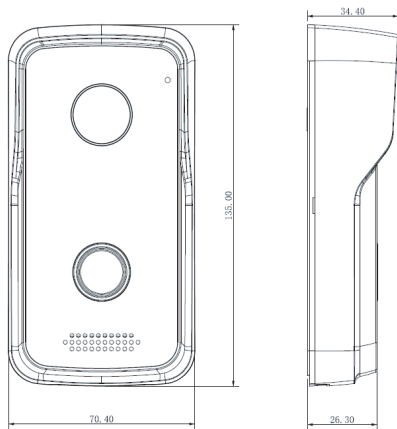

Network

Wi-Fi	IEEE802.11b/g/n
-------	-----------------

Ethernet	10M/100Mbps Self-adaptive
Network Protocol	TCP/IP

General

Ingress Protection	IP65
Tamper Switch	1
Memory Slot	Micro SD, Max 64G
Installation	Surface & Flush
Material	Plastic
Power	DC 12V,PoE(802.3af)
Power Consumption	Standby ≤1W, Work ≤10W
Working Environments	-30°C~+60°C
Relative Humidity	10%~90%RH
Dimensions	135mm×70.4mm×34.4mm
Weight	0.4Kg

KX-VDP01GWN

1MP Wi-Fi Villa Outdoor Station

Dimensions (mm/inch)

View Area

Application

1 – Smart Doorbell

Call Mobile phone APP directly without indoor monitor

2 – Video Intercom