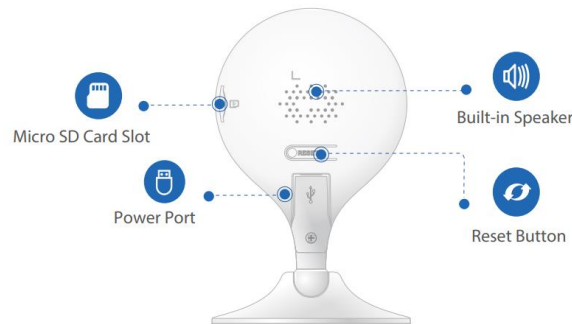

Auxiliary Interface

Micro SD Card Slot (up to 256GB)
Built-in Mic & Speaker
Reset Button

General

DC 5V1A Power Supply
Power Consumption:<3.1W
Working Environment: -10°C~+45°C, Less Than 95%RH
Dimensions: 66×33×109mm (2.6×1.3×4.3 inch)
Weight: 102.7g (0.23lb)

Front View

Back View